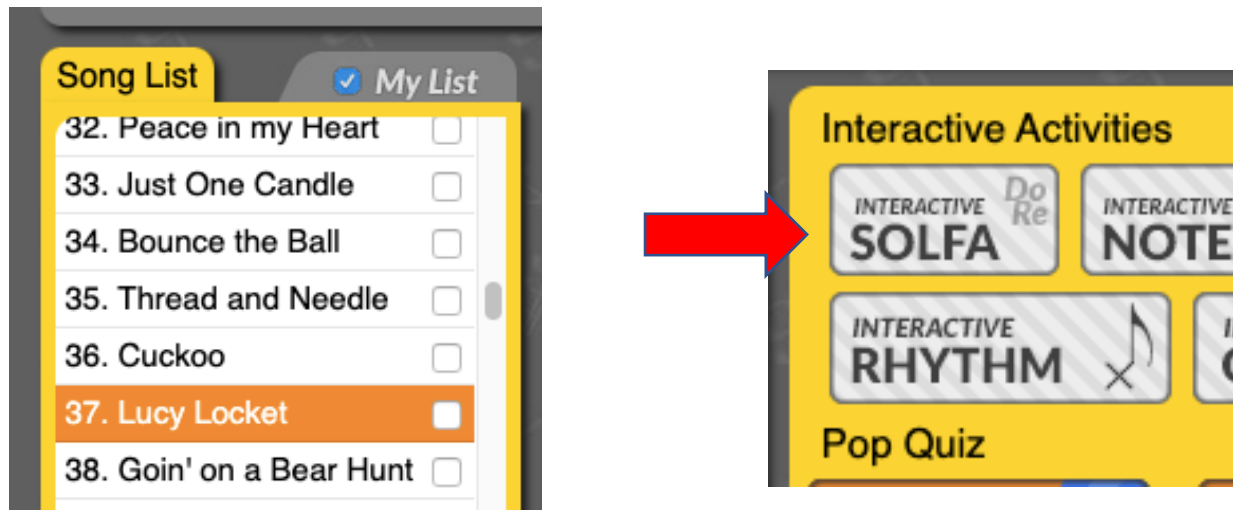

2. At the top of the screen click “Grade 1”

3. Under “Song List” scroll down to #37 “Lucy Locket”

4. After you select “Lucy Locket” under “Interactive Activities” on the right side of the screen, click “Interactive Solfa”.